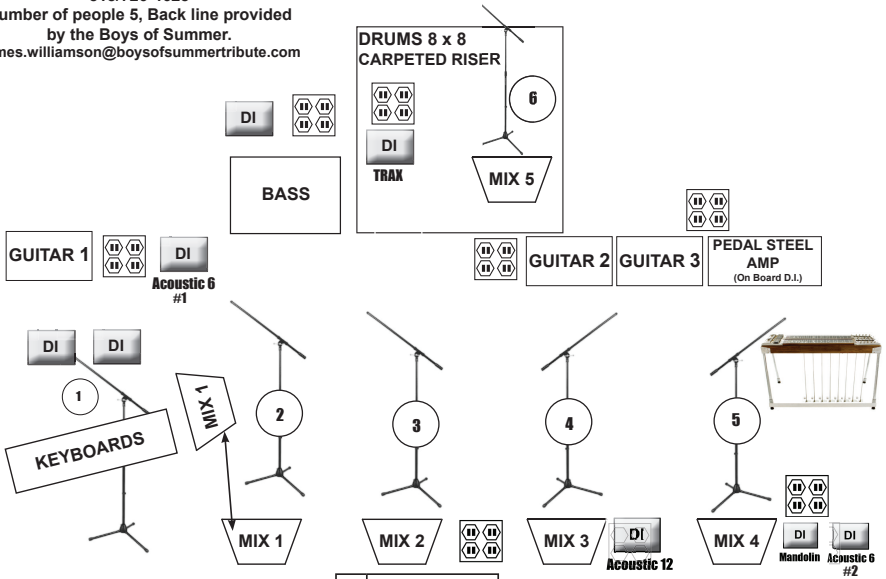

The Boys Of Summer Stage Plot & Input List

Contact Jimmy Williamson at
818/726-4628

Number of people 5, Back line provided
by the Boys of Summer.

James.williamson@boysofsummertribute.com

1	KICK
2	SNARE
3	HI HAT
4	RACK 1
5	RACK 2
6	FLOOR TOM 1
7	FLOOR TOM 2
8	O.H. LEFT
9	O.H. RIGHT
10	BASS D.I.
11	GUITAR 1
12	GUITAR 2
13	GUITAR 3
14	PEDAL STEEL D.J.
15	MANDOLIN D.I.
16	12-STRING GUITAR D.I.
17	ACOUSTIC 6 D.I. (1)
18	ACOUSTIC 6 D.I. (2)
19	KEYBOARD Right- D.I.
20	KEYBOARD Left- D.I.
21	TRACKS D.I.
22	VOC 1
23	VOC 2
24	VOC 3
25	VOC 4
26	VOC 5
27	VOC 6

To the **SOUND ENGINEER!**
Use the Mics that you choose
to compliment the sound
system, you know your gig.
Let's have a **GREAT SHOW!**