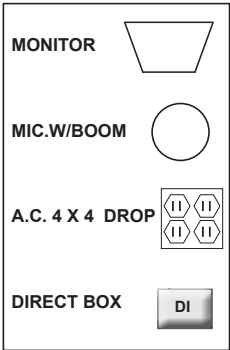

The Boys Of Summer Stage Plot & Input List

Contact Jimmy Williamson at
818/726-4628

Number of people 5, Back line provided
by the Boys of Summer.

James.williamson@boysofsummertribute.com

1	KICK
2	SNARE
3	HI HAT
4	RACK 1
5	RACK 2
6	FLOOR TOM 1
7	FLOOR TOM 2
8	O.H. LEFT
9	O.H. RIGHT
10	BASS D.I.
11	GUITAR 1
12	GUITAR 2
13	GUITAR 3
14	PEDAL STEEL D.J.
15	MANDOLIN D.I.
16	12-STRING GUITAR D.I.
17	ACOUSTIC 6 D.I. (1)
18	ACOUSTIC 6 D.I. (2)
19	KEYBOARD Right- D.I.
20	KEYBOARD Left- D.I.
21	TRACKS D.I.
22	VOC 1
23	VOC 2
24	VOC 3
25	VOC 4
26	VOC 5
27	VOC 6